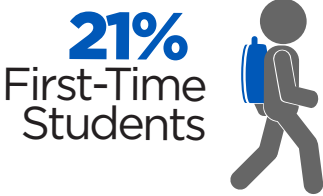

FALL 2022

TULSA COMMUNITY COLLEGE

STUDENT PROFILE

Average Class Size: **18.0**