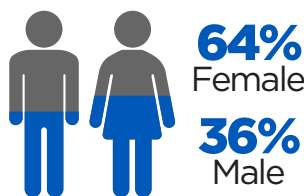

FALL 2022

TULSA COMMUNITY COLLEGE

STUDENT PROFILE

Average Class Size: **18.0**