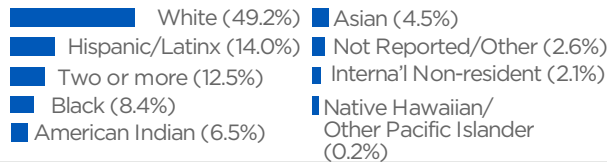

FALL 2022

TULSA COMMUNITY COLLEGE

STUDENT PROFILE

Average Class Size: **18.0**