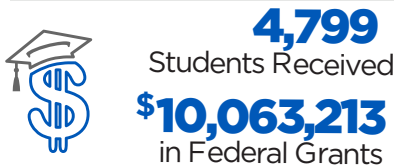

FALL 2022

TULSA COMMUNITY COLLEGE

STUDENT PROFILE

Average Class Size: **18.0**