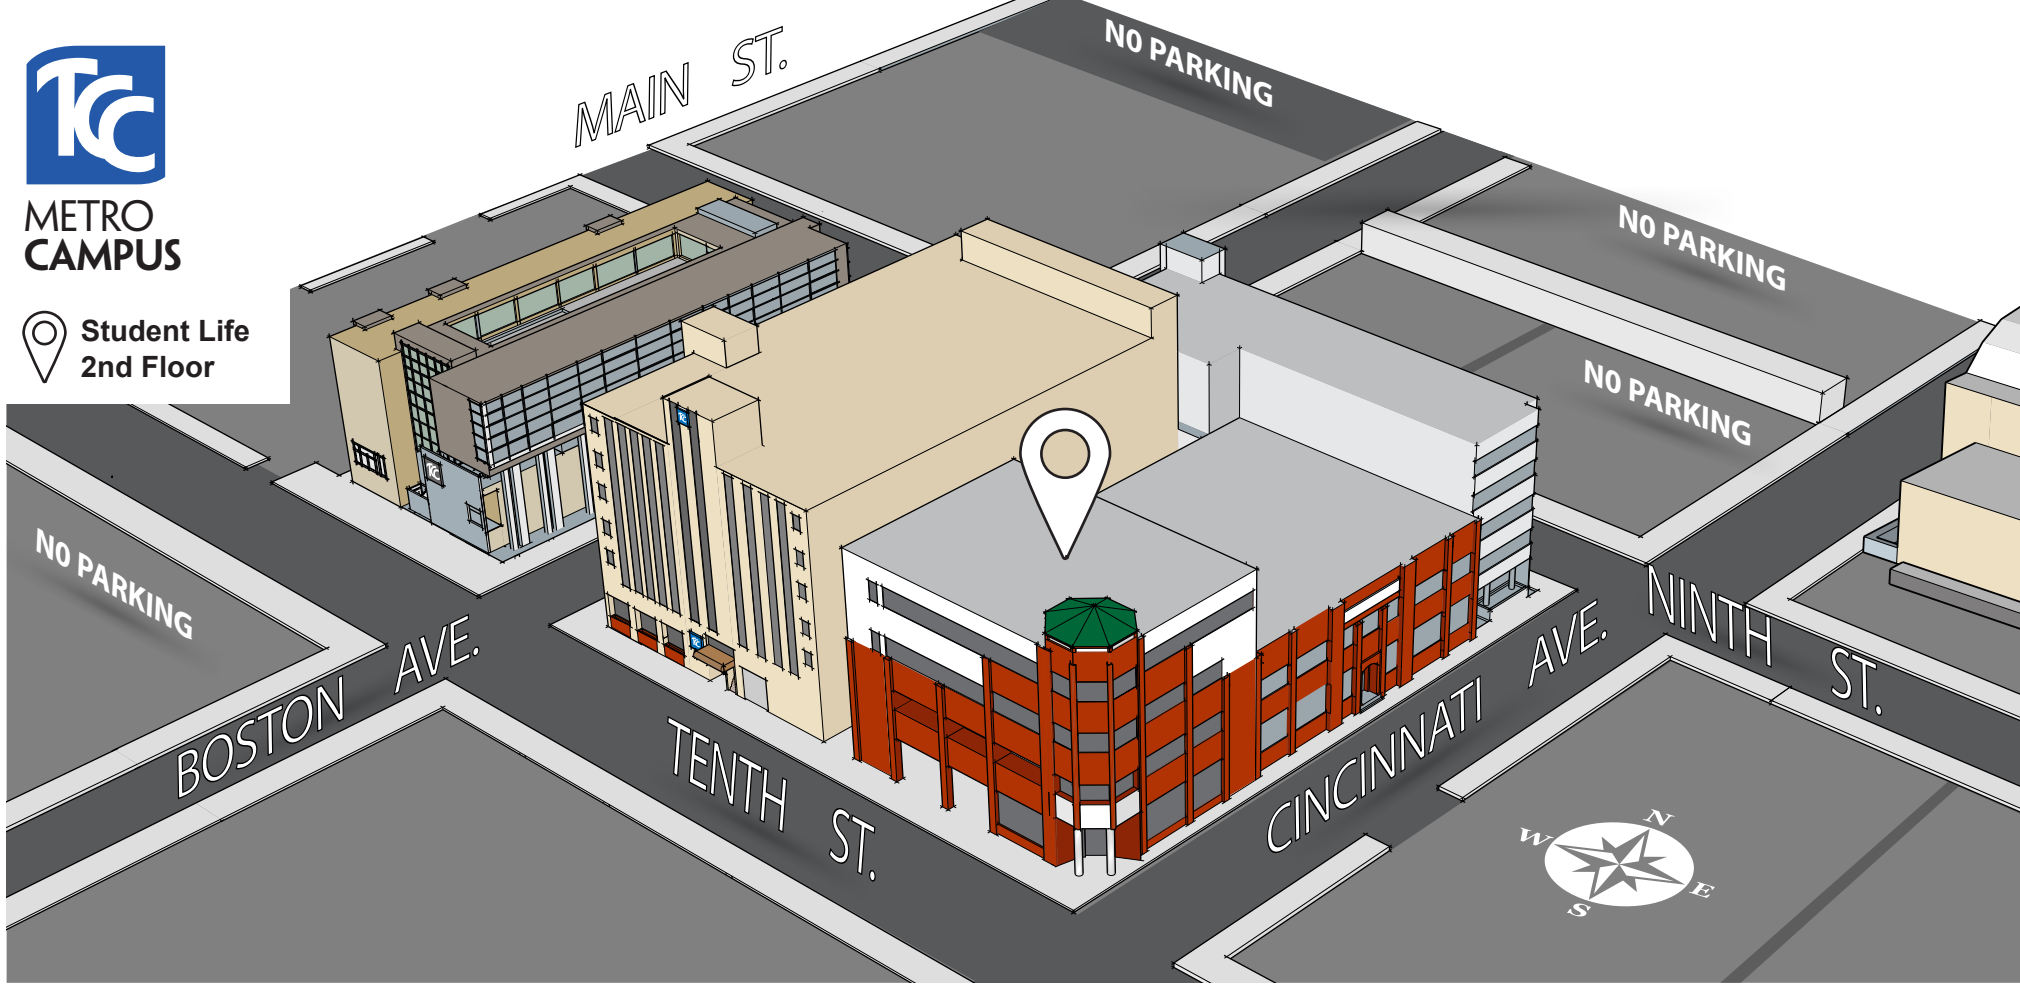

METRO
CAMPUS

 Student Life
2nd Floor

909 S. BOSTON AVE • TULSA, OK 74119-2095